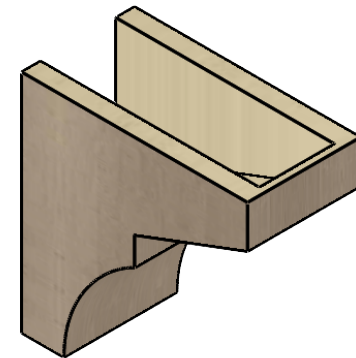

ITEM NUMBER: CORU06X12X12MONRCPR

6"W X 12"D X 12"H SERIES 1 CLASSIC MONTEREY ROUGH CEDAR
TIMBERTHANE FAUX WOOD CORBEL, PRIMED

SIDE PROFILE

FRONT PROFILE

ISOMETRIC

EKENA MILLWORK
2300 WEST MAIN ST.
CLARKSVILLE, TX 75426
TOLL FREE: 866-607-0453
WWW.EKENAMILLWORK.COM

NOTES

1. INSTALLATION TO BE COMPLETED IN ACCORDANCE WITH MANUFACTURER'S SPECIFICATIONS.
2. DRAWING MAY NOT BE TO SCALE
3. THIS DRAWING IS INTENDED FOR DESIGN AND PLANNING PURPOSES ONLY.
4. ALL INFORMATION CONTAINED HEREIN WAS CURRENT AT THE TIME OF DEVELOPMENT BUT MUST BE REVIEWED AND APPROVED BY THE PRODUCT MANUFACTURER TO BE CONSIDERED ACCURATE.
5. TIMBERTHANE ARCHITECTURAL PRODUCTS ARE MADE FROM HIGH DENSITY URETHANE AND COME FACTORY PRIMED