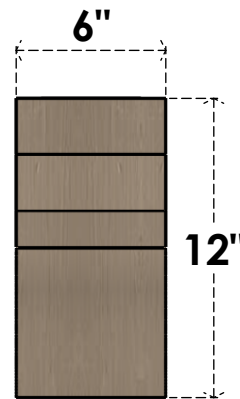

ITEM NUMBER: CORU06X12X12MONRCPR

6"W X 12"D X 12"H SERIES 1 CLASSIC MONTEREY ROUGH CEDAR
TIMBERTHANE FAUX WOOD CORBEL, PRIMED

SIDE PROFILE

FRONT PROFILE

ISOMETRIC

EKENA MILLWORK
2300 WEST MAIN ST.
CLARKSVILLE, TX 75426
TOLL FREE: 866-607-0453
WWW.EKENAMILLWORK.COM