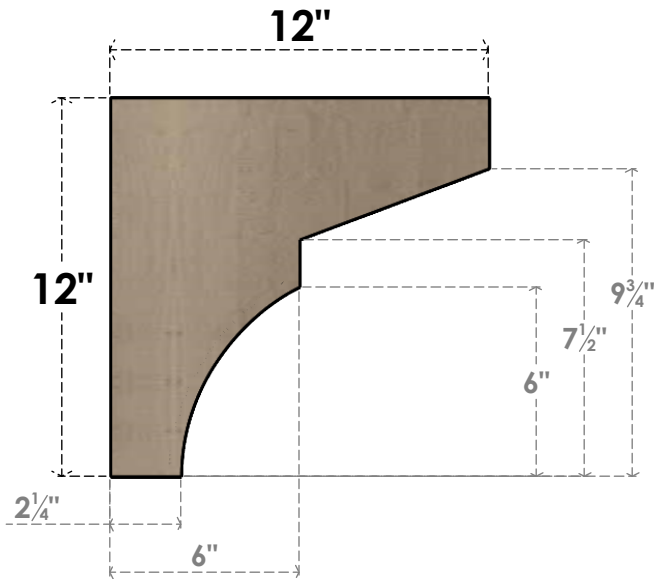

ITEM NUMBER: CORU06X12X12MONRCPR

6"W X 12"D X 12"H SERIES 1 CLASSIC MONTEREY ROUGH CEDAR
TIMBERTHANE FAUX WOOD CORBEL, PRIMED

SIDE PROFILE

FRONT PROFILE

ISOMETRIC

EKENA MILLWORK
2300 WEST MAIN ST.
CLARKSVILLE, TX 75426
TOLL FREE: 866-607-0453
WWW.EKENAMILLWORK.COM

NOTES

1. INSTALLATION TO BE COMPLETED IN ACCORDANCE WITH MANUFACTURER'S SPECIFICATIONS.
2. DRAWING MAY NOT BE TO SCALE
3. THIS DRAWING IS INTENDED FOR DESIGN AND PLANNING PURPOSES ONLY.
4. ALL INFORMATION CONTAINED HEREIN WAS CURRENT AT THE TIME OF DEVELOPMENT BUT MUST BE REVIEWED AND APPROVED BY THE PRODUCT MANUFACTURER TO BE CONSIDERED ACCURATE.
5. TIMBERTHANE ARCHITECTURAL PRODUCTS ARE MADE FROM HIGH DENSITY URETHANE AND COME FACTORY PRIMED